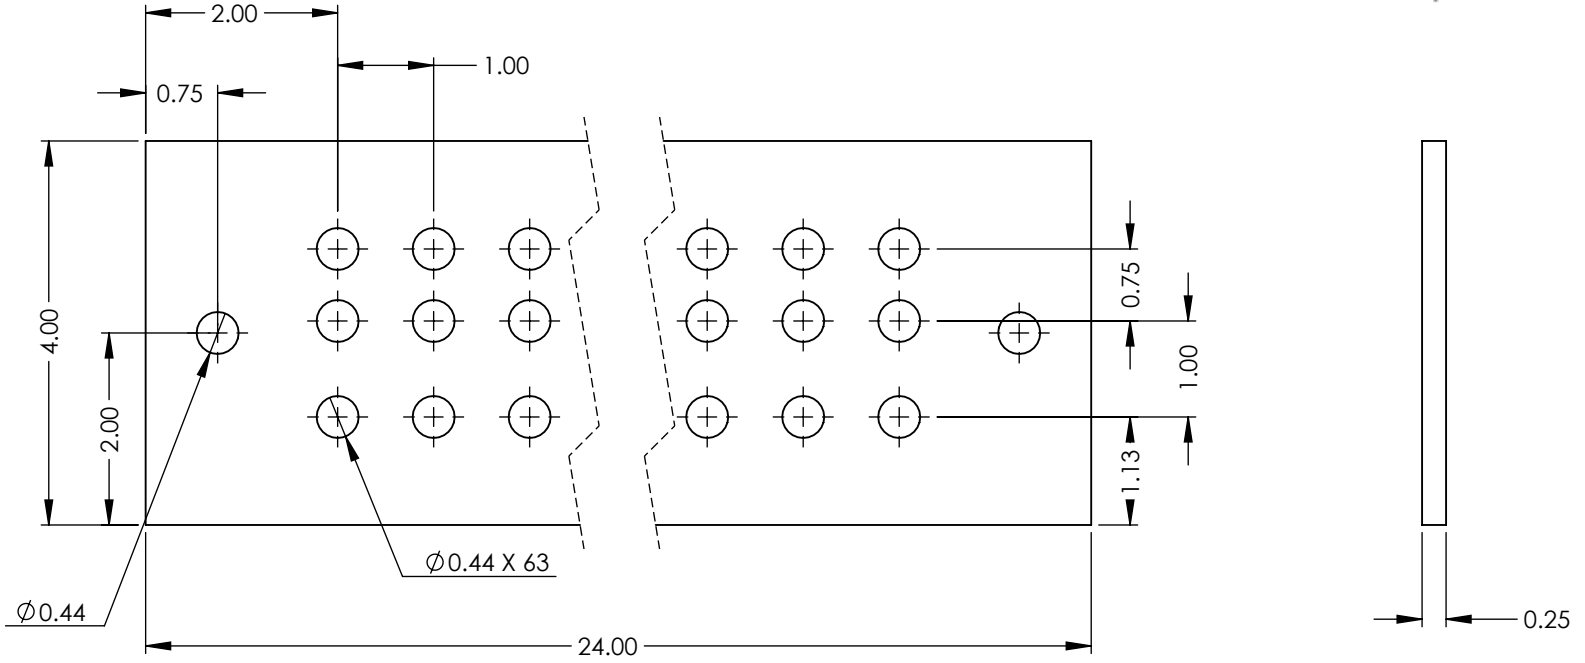

2

1

E316609

GROUNDING AND BONDING EQUIPMENT

NAV-TECH INC. HAUPPAUGE, NEW YORK

B

B

A

A

NAME	DATE
N. BOSETTI	12/27/2024
DRAWN BY	
REVIEWED BY	

155 MARCUS BLVD
HAUPPAUGE, NEW YORK 11788
PH: (718) 257-2111 FAX: (718) 257-2626

MAT'L: BARE COPPER

FINISH: N/A

WEIGHT:

ALL DIMENSIONS ARE NOMINAL UNLESS EXPLICITLY STATED OTHERWISE

DRAWING TITLE: GROUND BAR 4" X 24" X 1/4"

PART #: GB4-24

DO NOT SCALE DRAWING

DESCRIPTION:
BARE COPPER GROUND BAR 4" X 24" X 1/4"
STANDARD HOLE PATTERN J
INCLUDES METAL MOUNTING BRACKETS & 3/8"
INSULATORS W/HARDWARE

SCALE:	1:2	SIZE	A	SHEET	1 OF 1	REV.	0

2

1